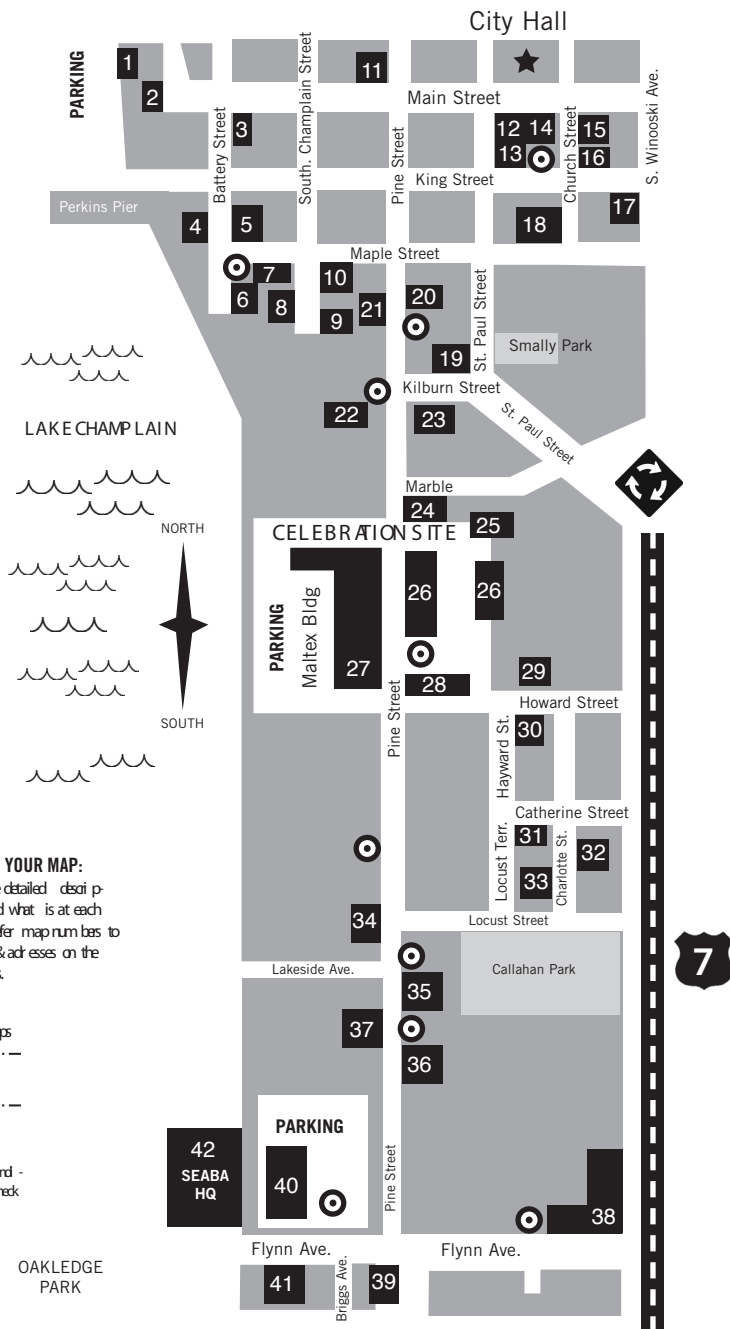

MAP AND HOP STOP LISTINGS

HOW TO USE YOUR MAP:
 To get a more detailed description of who and what is at each site, simply refer map numbers to site numbers & addresses on the following pages.

⊙ = bus stops

= sites

S
 many sites are hand-cap accessible. Check site listings.

Free bus service on Fri.-Sat. provided by the City of Burlington

1)	1 Steele Street/Wing Building S		
	<i>Bright Moments</i>	Alicia Lavigne Lorenzo	fabric art
	<i>Artpath Gallery</i>	Ellis Jacobson Group Show	sculpture

2)	One Main Street/ Main Street Station S		
	<i>Track Level</i>	Jane Horner	sculpture
	<i>Katherine Montstream Studio</i>	Katherine Monstream	watercolor/acrylic painting
	<i>Sue Miller Studio</i>	Sue Miller	watercolor/sculpture
	<i>Arts Alive</i>	Charlotte Hastings Diane Gabriel Joan Curtis Catherine Hall Ruth Hamilton B. Amore	mixed media drawing/prints/sculpture acrylic painting oil painting acrylic painting sculpture
	<i>Vermont International Film Festival</i>		